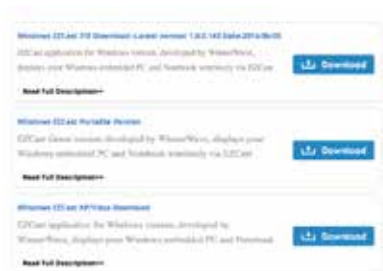

EZCast on Windows

• System requirements

CPU	Dual Core 2 GHz or higher (ATOM not supported)
Graphic card	Graphic card with 64MB VRAM or above
OS version	Windows 7, SP1, Windows 8/8.1 and above
PC's WiFi	802.11n (2T2R recommended)

• Download

1. You can download Windows app from www.iezvu.com

2. Select the version you would like to download.

• Device Connection

1. Please connect EZCast Wireless Music Box and power on.
2. After installation and restart your PC to take affected for our app.
3. Before you start the app, we suggest connect your PC's WiFi with EZCast Wireless Music Box (SSID displaying as EZMusicxxx), then open EZCast.
4. Open EZCast and allow access.