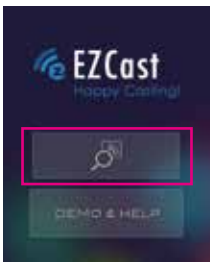

Play music on Wireless Music Box

Step 1, On your device, go to Settings-> WiFi, connect to EZMusicxxxx.

Step 2, On your device, run EZCast->Tap Search to search EZMusi->Tap EZMusicxxxx in the device list to connect.